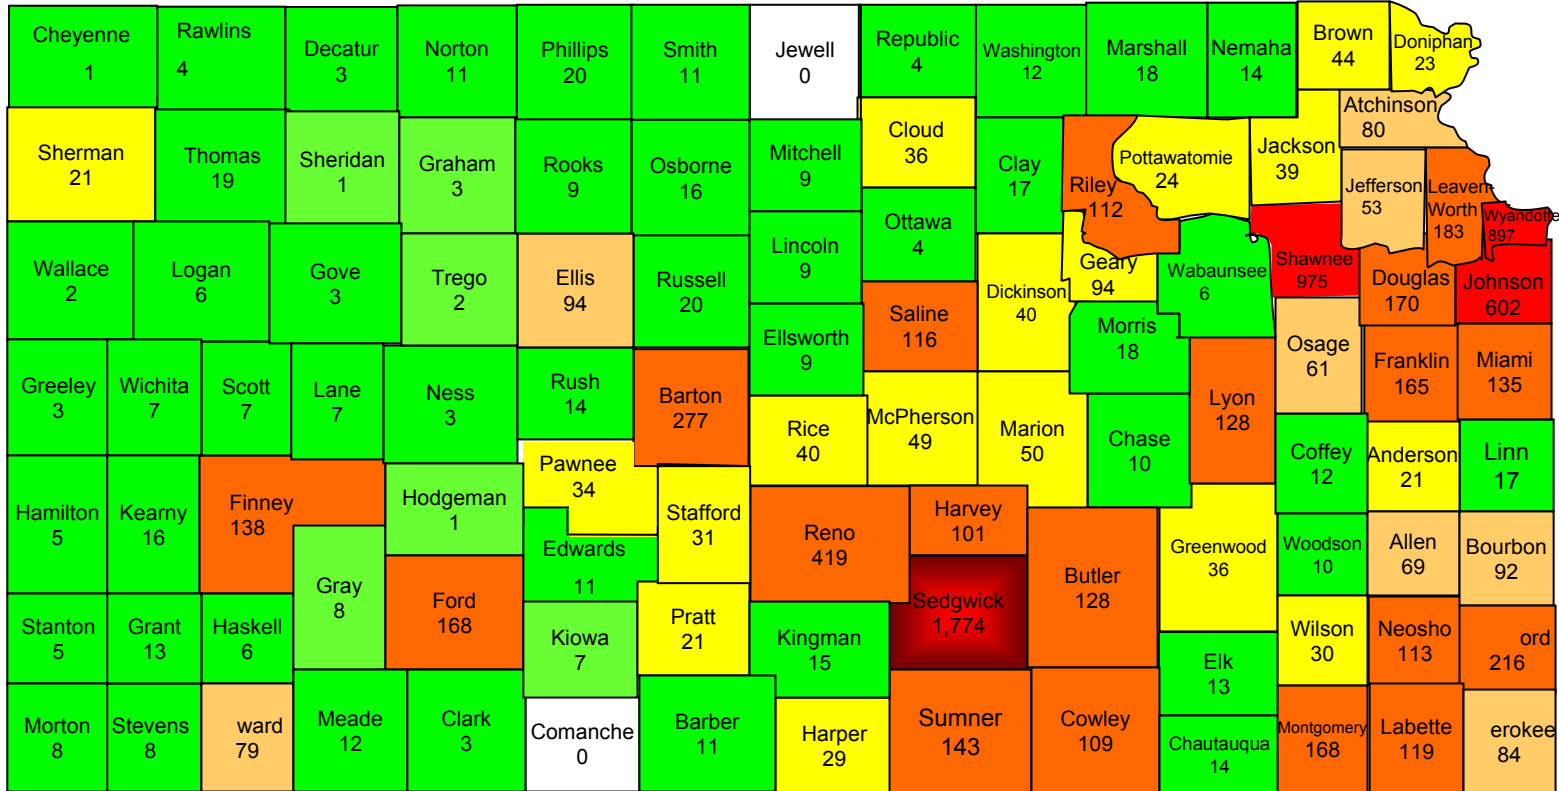

SRS FY2006 Threat to Children by County

Kansas Department of Social Rehabilitation Services (SRS)

Held **9,131** Children in Out-of-Home Foster Care between 07/01/2005 to 06/30/2006

Are Your Children Destined to be SRS Trophies ???

©2006 ACE Bitters

- More than 1,000 children removed from their home
- 501 to 999 children removed from their home
- 101 to 500 children removed from their home
- 51 to 100 children removed from their home
- 21 to 50 children removed from their home
- 1 to 20 children removed from their home
- No children removed from their home

Data from SRS website: <http://srskansas.org/CFS/>

During the 4th quarter of FY2006, 04/01/2006 to 06/30/2006, the number of children in Out-of-Home foster care increased by more than 10 per day.